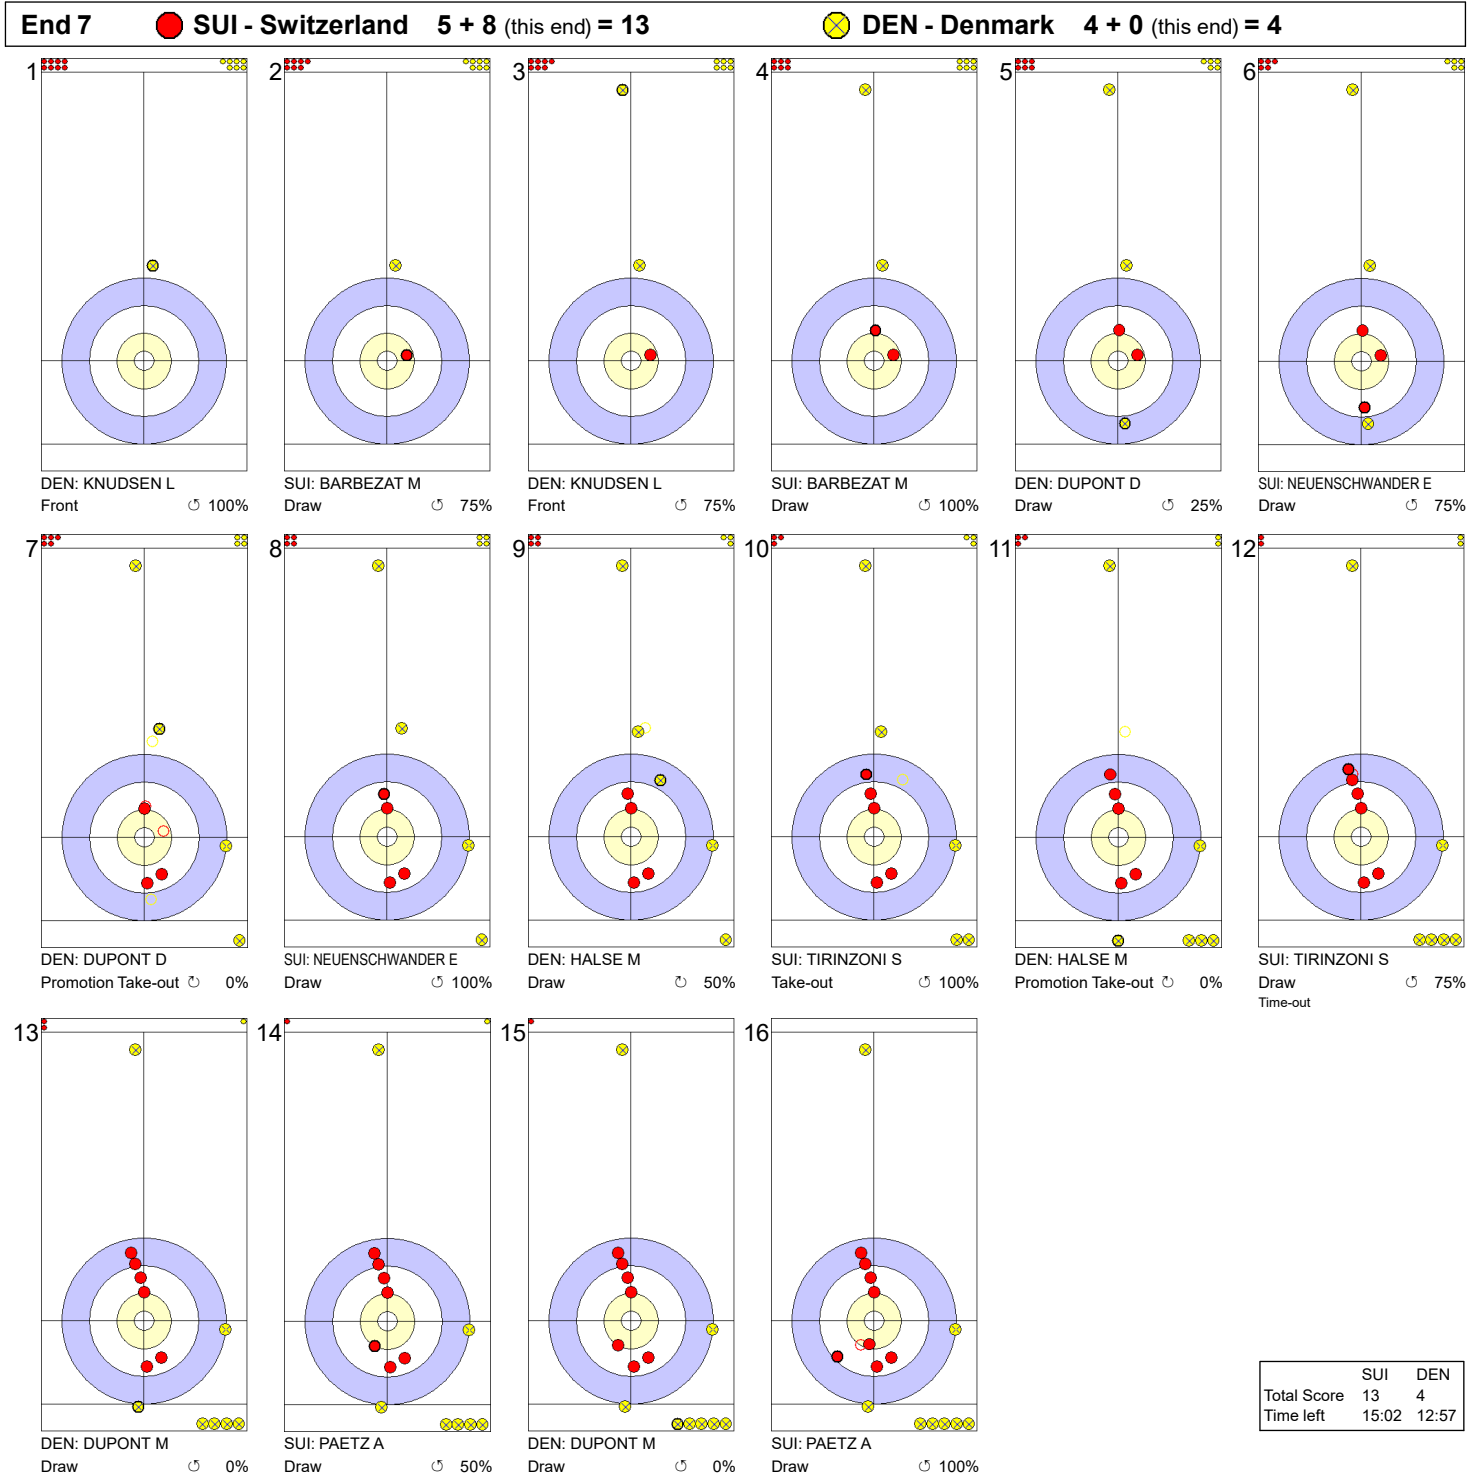

Game - Shot by Shot

**Legend:**  
 ↻ Clockwise      ↺ Counter-clockwise      - Not considered